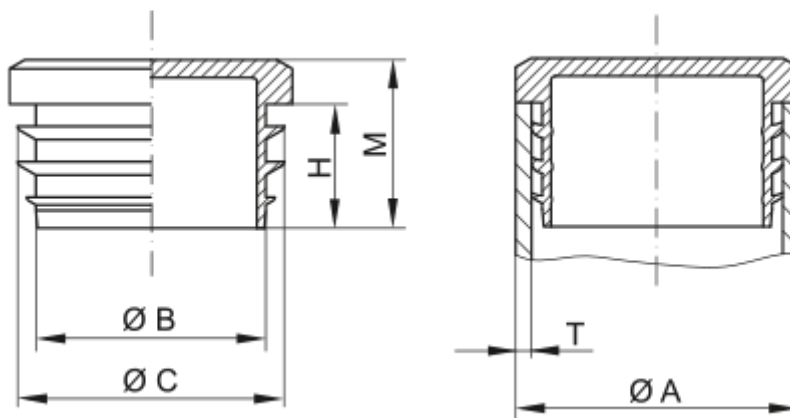

Data Sheet

Article number: 59GPN320GL4512

Description: KLEE Finned plugs GPN 320 - 45 (Wall thickness 1-2)

Measures

A = 45

B = 39

C = 43.5

H = 14

M = 19

T = 1-2